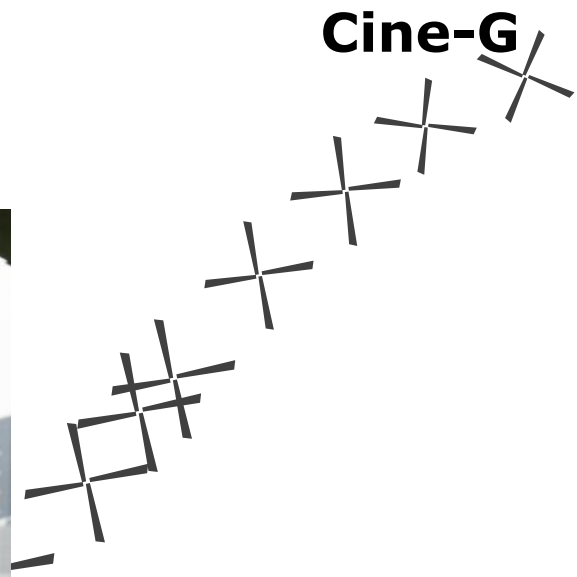

motion
expert in multi axes dimensions

Cine-G

This unit is the end result of years of meticulous design and rigorous flight testing. The highest level of creative latitude and versatility has been engineered into this awesome closed architecture gimbal. The Cine-G's entire camera and lens package are stabilized as a single unit. The Cine-G is the newest system with our unique inner gimbal design and steerable horizon, providing roll capability + or - 88 degrees. It's completely stable, even at the long end of the 22X lens on the Sony F-23 camera.

Specification for the Cine-G:

- Pan Rotation: 360 Degrees Continuous
- Tilt Rotation: +45/-75 Degrees From Horizontal (Adjustable To -125)
- Steerable Roll Rotation: +/- 88 Degrees From Horizontal
- Gimbal Rates: Up To 90 Degrees Per Second
- Stabilization: Better Than 5 Microradians — Line of Sight
- Power Requirements: 20 To 32 VDC, 3 Amps Standby, 15 Amps Max Active
- Gimbal Weight: 99 Pounds
- All Up Weight: 126 Pounds
- Off-Gimbal Electronics Case: 17.4 x 6.5 x 7.7 Inches
- Lap Top Control Desk: 16 x 10 x 2.5 Inches

- 5-Axis Gyro-Stabilization: Eliminates Pan, Tilt And Roll Jitter To The Camera
- Maintains Internally Stabilized Pointing Direction Independent Of Vehicle Maneuvers
- Fully And Easily Steerable In All Three Axes: Pan, Tilt And Roll
- The ONLY Gimbal With Stabilized Steerable Roll Control
- Remote Controlled Motorized 2x Extender On Lens
- Gimbal System Electronics Are Placed In The Cockpit, Or Luggage Compartment.
- User Friendly Control Desk Ergonomically Designed For Ease Of Operation System
- Uses State-Of-The-Art Sensing Technology

Sony F23

The F23 incorporates several new features as a direct result of feedback from production professionals.

Full 4:4:4 1920 x 1080 RGB acquisition

Three 2.2 megabit 2/3-inch type progressive CCD imagers and a 14-bit A/D converter supporting 1080/23.98P, 24P, 25P, 29.97P, 50P, 59.94P, 50i and 59.94i formats.